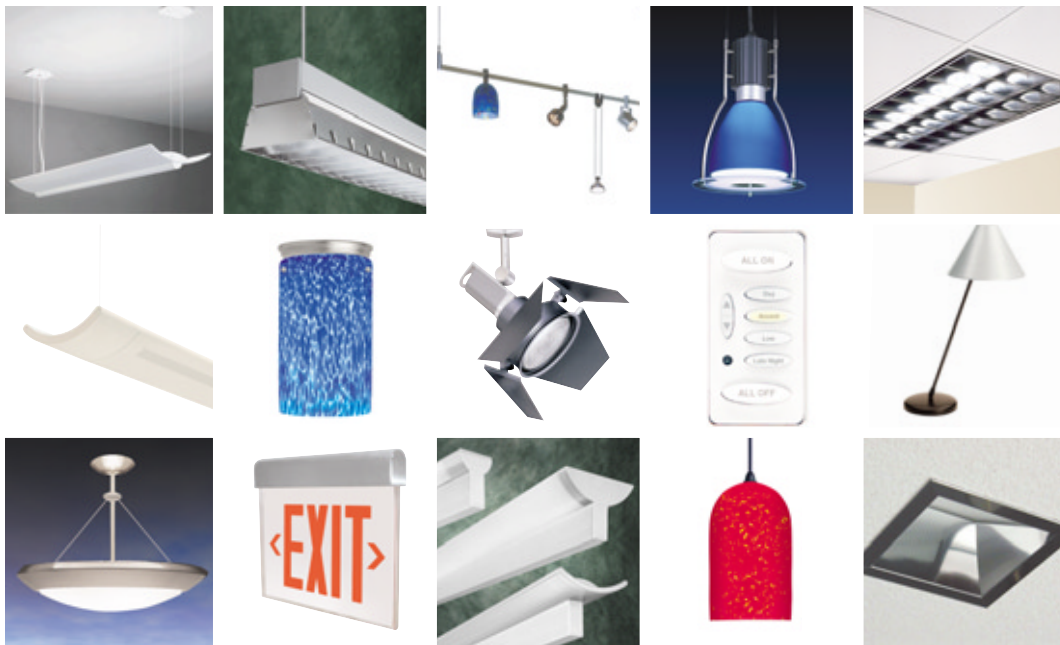

Blends in. Stands out. Brings your space to life.

On the cover:
Sora integrates
with Pathways
Technology Wall

Ambient

Ambient lighting can be applied in virtually any application for a comfortable work environment

Accent

Accent lighting provides an added flair

Task

Task lighting helps you focus on the project at hand (available through Steelcase and Details)

Safety

Safety lighting helps guide occupants

Control

Controls allow lighting levels to be adjusted building-wide or individually to save energy and provide personal comfort**