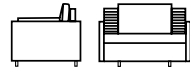

Available Models:

Options: Black powder coat legs standard. Optional legs in brushed carbon steel. Contrasting fabrics available. Pillows: 12" and 16" round back, 11" square arm and 23" arm bolster.

14-C Chair

Overall Dimensions:
34D 42W 29.75H
Inside: 22.5D 37W 12.5H
Seat: 17.5H Arm: 21H