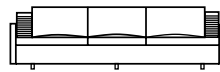

14-C Chair

Overall Dimensions:
34D 42W 29.75H
Inside: 22.5D 37W 12.5H
Seat: 17.5H Arm: 21H

14-5 Single Armchair

Overall Dimensions:
30D 30W 26.5H
Inside: 27.5D 27.5W 9H
Seat: 17.5H Arm: 26.5H

14-10R Right Arm Facing
14-10L Left Arm Facing
Asymmetrical Sofa

Overall Dimensions:
34D 95W 29.75H
Inside: 22.5D 92.5W 12.5H
Seat: 17.5H Arm: 21H

14-20 Two Seat Sofa

Overall Dimensions:
34D 66W 29.75H
Inside: 22.5D 61W 12.5H
Seat: 17.5H Arm: 21H

14-30 Three Seat Sofa

Overall Dimensions:
34D 90W 29.75H
Inside: 22.5D 85W 12.5H
Seat: 17.5H Arm: 21H

14-HLR Ottoman,
low round

Overall Dimensions:
30D 13.5H

14-HHR Ottoman,
high round

Overall Dimensions:
30D 17.5H

14-HHS Ottoman,
high square