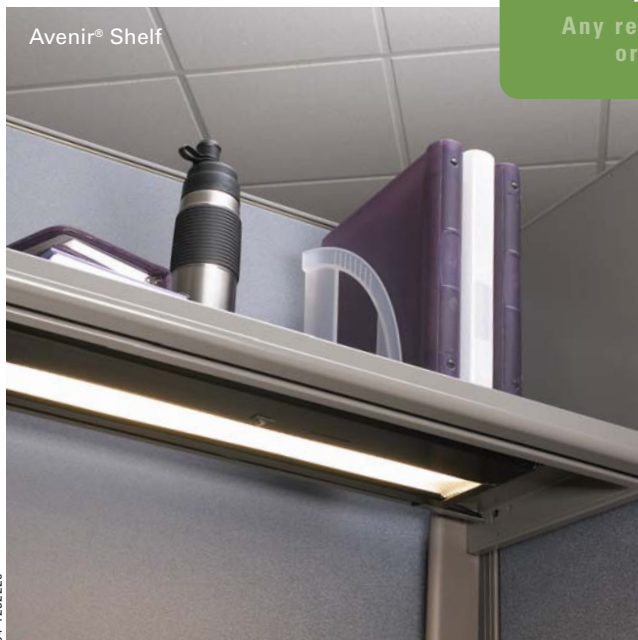

Nothing flashy. Nothing foo-foo. Just an under cabinet task light that delivers 10% - 15%* more energy efficiency than a T8 light.

**Size of fixture affects output and energy efficiency.*

Here. There.
Everywhere.

Any recessed bin
or shelf.

Better optical control than most T8 task lights.

The T5 bulb provides an even distribution of light and eliminates hot spots right where it matters most: arcing across the worksurface.