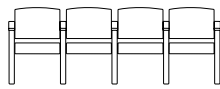

Medium Open Wood Arm

H146-4 Four Seat Tandem
Overall: 26D 90W 31H
Inside: 19D 19.5W 14.5H
Seat: 18.5H Arm: 26H