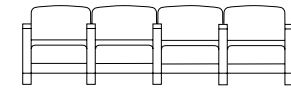

## Small Upholstered

**H140** Small Chair  
Overall: 25.5D 24W 32H  
Inside: 18.5D 19W 15H  
Seat: 18.5H Arm: 25.5H

**H140-2** Small Loveseat  
Overall: 25.5D 45.5W 32H  
Inside: 18.5D 40.5W 15H  
Seat: 18.5H Arm: 25.5H

**H141-2** Two Seat Tandem  
Overall: 25.5D 45.5W 32H  
Inside: 18.5D 19W 15H  
Seat: 18.5H Arm: 25.5H

**H141-3** Three Seat Tandem  
Overall: 25.5D 67.5W 32H  
Inside: 18.5D 19W 15H  
Seat: 18.5H Arm: 25.5H

**H141-4** Four Seat Tandem  
Overall: 25.5D 89W 32H  
Inside: 18.5D 19W 15H  
Seat: 18.5H Arm: 25.5H

**H142-1** Medium Chair  
Overall: 25.5D 26W 32H  
Inside: 18.5D 21W 15H  
Seat: 18.5H Arm: 25.5H

**H144-2** Medium Loveseat  
Overall: 25.5D 49.5W 32H  
Inside: 18.5D 45.25W 15H  
Seat: 18.5H Arm: 25.5H