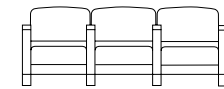

## Small Upholstered

**H140** Small Chair  
Overall: 25.5D 24W 32H  
Inside: 18.5D 19W 15H  
Seat: 18.5H Arm: 25.5H

**H140-2** Small Loveseat  
Overall: 25.5D 45.5W 32H  
Inside: 18.5D 40.5W 15H  
Seat: 18.5H Arm: 25.5H

**H141-2** Two Seat Tandem  
Overall: 25.5D 45.5W 32H  
Inside: 18.5D 19W 15H  
Seat: 18.5H Arm: 25.5H

**H141-3** Three Seat Tandem  
Overall: 25.5D 67.5W 32H  
Inside: 18.5D 19W 15H  
Seat: 18.5H Arm: 25.5H

**H141-4** Four Seat Tandem  
Overall: 25.5D 89W 32H  
Inside: 18.5D 19W 15H  
Seat: 18.5H Arm: 25.5H

**H142-1** Medium Chair  
Overall: 25.5D 26W 32H  
Inside: 18.5D 21W 15H  
Seat: 18.5H Arm: 25.5H

**H144-2** Medium Loveseat  
Overall: 25.5D 49.5W 32H  
Inside: 18.5D 45.25W 15H  
Seat: 18.5H Arm: 25.5H

**H142-2** Two Seat Tandem  
Overall: 25.5D 49.5W 32H  
Inside: 18.5D 21W 15H  
Seat: 18.5H Arm: 25.5H

**H142-3** Three Seat Tandem  
Overall: 25.5D 73.5W 32H  
Inside: 18.5D 21W 15H  
Seat: 18.5H Arm: 25.5H