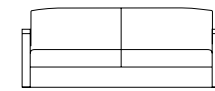

**H141-4** Four Seat Tandem  
Overall: 25.5D 89W 32H  
Inside: 18.5D 19W 15H  
Seat: 18.5H Arm: 25.5H

**H142-1** Medium Chair  
Overall: 25.5D 26W 32H  
Inside: 18.5D 21W 15H  
Seat: 18.5H Arm: 25.5H

**H144-2** Medium Loveseat  
Overall: 25.5D 49.5W 32H  
Inside: 18.5D 45.25W 15H  
Seat: 18.5H Arm: 25.5H

**H142-2** Two Seat Tandem  
Overall: 25.5D 49.5W 32H  
Inside: 18.5D 21W 15H  
Seat: 18.5H Arm: 25.5H

**H142-3** Three Seat Tandem  
Overall: 25.5D 73.5W 32H  
Inside: 18.5D 21W 15H  
Seat: 18.5H Arm: 25.5H

**H142-4** Four Seat Tandem  
Overall: 25.5D 97W 32H  
Inside: 18.5D 21W 15H  
Seat: 18.5H Arm: 25.5H

**H143** Large Chair  
Overall: 29D 28.5W 31.25H  
Inside: 19D 23W 15H  
Seat: 18.5H Arm: 25.5H

**H143** Large Loveseat  
Overall: 29D 51W 31.25H  
Inside: 19D 45.5W 15H  
Seat: 18.5H Arm: 25.5H