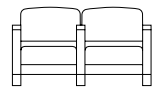

## Small Upholstered

**H140** Small Chair  
Overall: 25.5D 24W 32H  
Inside: 18.5D 19W 15H  
Seat: 18.5H Arm: 25.5H

**H140-2** Small Loveseat  
Overall: 25.5D 45.5W 32H  
Inside: 18.5D 40.5W 15H  
Seat: 18.5H Arm: 25.5H

**H141-2** Two Seat Tandem  
Overall: 25.5D 45.5W 32H  
Inside: 18.5D 19W 15H  
Seat: 18.5H Arm: 25.5H

**H141-3** Three Seat Tandem  
Overall: 25.5D 67.5W 32H  
Inside: 18.5D 19W 15H  
Seat: 18.5H Arm: 25.5H