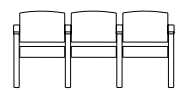

H146-3 Three Seat Tandem
Overall: 26D 68W 31H
Inside: 19D 19.5W 14.5H
Seat: 18.5H Arm: 26H