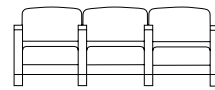

## Small Upholstered

**H140** Small Chair  
Overall: 25.5D 24W 32H  
Inside: 18.5D 19W 15H  
Seat: 18.5H Arm: 25.5H

**H140-2** Small Loveseat  
Overall: 25.5D 45.5W 32H  
Inside: 18.5D 40.5W 15H  
Seat: 18.5H Arm: 25.5H

**H141-2** Two Seat Tandem  
Overall: 25.5D 45.5W 32H  
Inside: 18.5D 19W 15H  
Seat: 18.5H Arm: 25.5H

**H141-3** Three Seat Tandem  
Overall: 25.5D 67.5W 32H  
Inside: 18.5D 19W 15H  
Seat: 18.5H Arm: 25.5H

**H141-4** Four Seat Tandem  
Overall: 25.5D 89W 32H  
Inside: 18.5D 19W 15H  
Seat: 18.5H Arm: 25.5H

**H142-1** Medium Chair  
Overall: 25.5D 26W 32H  
Inside: 18.5D 21W 15H  
Seat: 18.5H Arm: 25.5H

**H144-2** Medium Loveseat  
Overall: 25.5D 49.5W 32H  
Inside: 18.5D 45.25W 15H  
Seat: 18.5H Arm: 25.5H