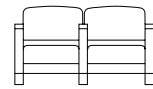

## Small Upholstered

**H140** Small Chair  
Overall: 25.5D 24W 32H  
Inside: 18.5D 19W 15H  
Seat: 18.5H Arm: 25.5H

**H140-2** Small Loveseat  
Overall: 25.5D 45.5W 32H  
Inside: 18.5D 40.5W 15H  
Seat: 18.5H Arm: 25.5H

**H141-2** Two Seat Tandem  
Overall: 25.5D 45.5W 32H  
Inside: 18.5D 19W 15H  
Seat: 18.5H Arm: 25.5H

**H141-3** Three Seat Tandem  
Overall: 25.5D 67.5W 32H  
Inside: 18.5D 19W 15H  
Seat: 18.5H Arm: 25.5H

**H141-4** Four Seat Tandem  
Overall: 25.5D 89W 32H  
Inside: 18.5D 19W 15H  
Seat: 18.5H Arm: 25.5H

**H142-1** Medium Chair  
Overall: 25.5D 26W 32H  
Inside: 18.5D 21W 15H  
Seat: 18.5H Arm: 25.5H

**H144-2** Medium Loveseat  
Overall: 25.5D 49.5W 32H  
Inside: 18.5D 45.25W 15H  
Seat: 18.5H Arm: 25.5H

**H142-2** Two Seat Tandem  
Overall: 25.5D 49.5W 32H  
Inside: 18.5D 21W 15H  
Seat: 18.5H Arm: 25.5H

**H142-3** Three Seat Tandem  
Overall: 25.5D 73.5W 32H  
Inside: 18.5D 21W 15H  
Seat: 18.5H Arm: 25.5H